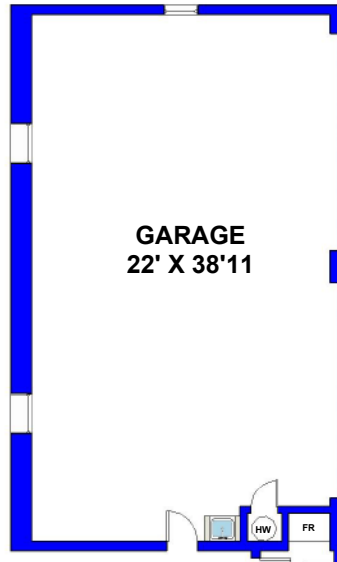

1219 JOURNEYS END DRIVE LA CAÑADA FLINTRIDGE 91011

GUEST HOUSE & POOL HOUSE

**GUEST HOUSE
SECOND FLOOR**

**GUEST HOUSE
FIRST FLOOR**

JEANNIE GARR RODDY

626.862.0620

jeannie.garr@podley.com

#00941946