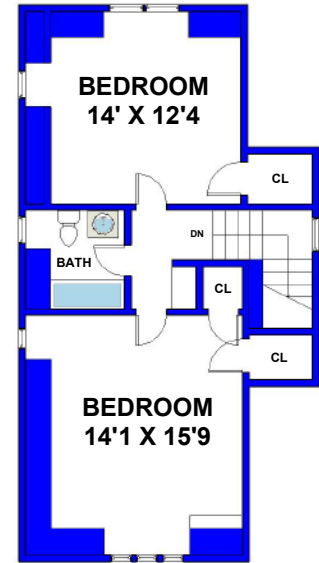

1219 JOURNEYS END DRIVE LA CAÑADA FLINTRIDGE 91011

GUEST HOUSE & POOL HOUSE

**GUEST HOUSE
SECOND FLOOR**

**GUEST HOUSE
FIRST FLOOR**

JEANNIE GARR RODDY

626.862.0620

jeannie.garr@podley.com

#00941946