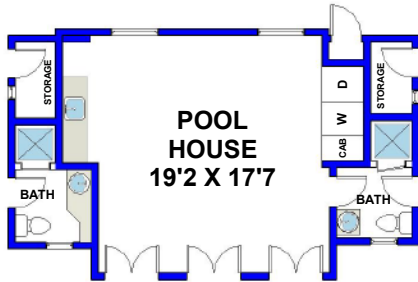

1219 JOURNEYS END DRIVE LA CAÑADA FLINTRIDGE 91011

GUEST HOUSE & POOL HOUSE

**GUEST HOUSE
SECOND FLOOR**

**GUEST HOUSE
FIRST FLOOR**

JEANNIE GARR RODDY

626.862.0620

jeannie.garr@podley.com

#00941946