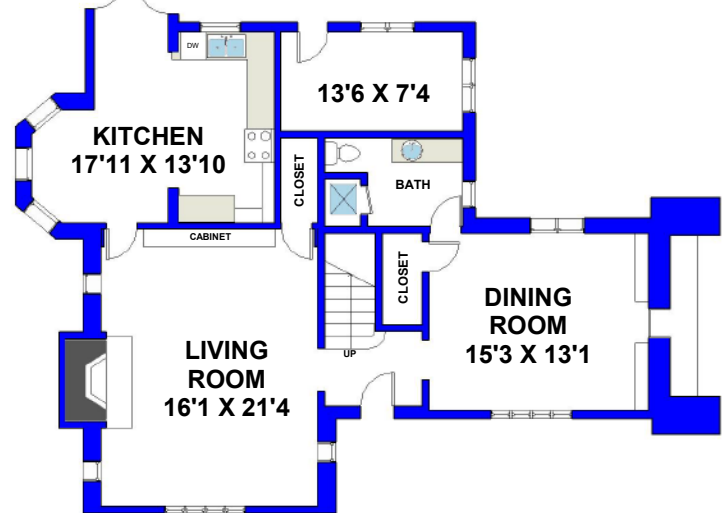

1219 JOURNEYS END DRIVE LA CAÑADA FLINTRIDGE 91011

GUEST HOUSE & POOL HOUSE

**GUEST HOUSE
SECOND FLOOR**

**GUEST HOUSE
FIRST FLOOR**

JEANNIE GARR RODDY

626.862.0620

jeannie.garr@podley.com

#00941946